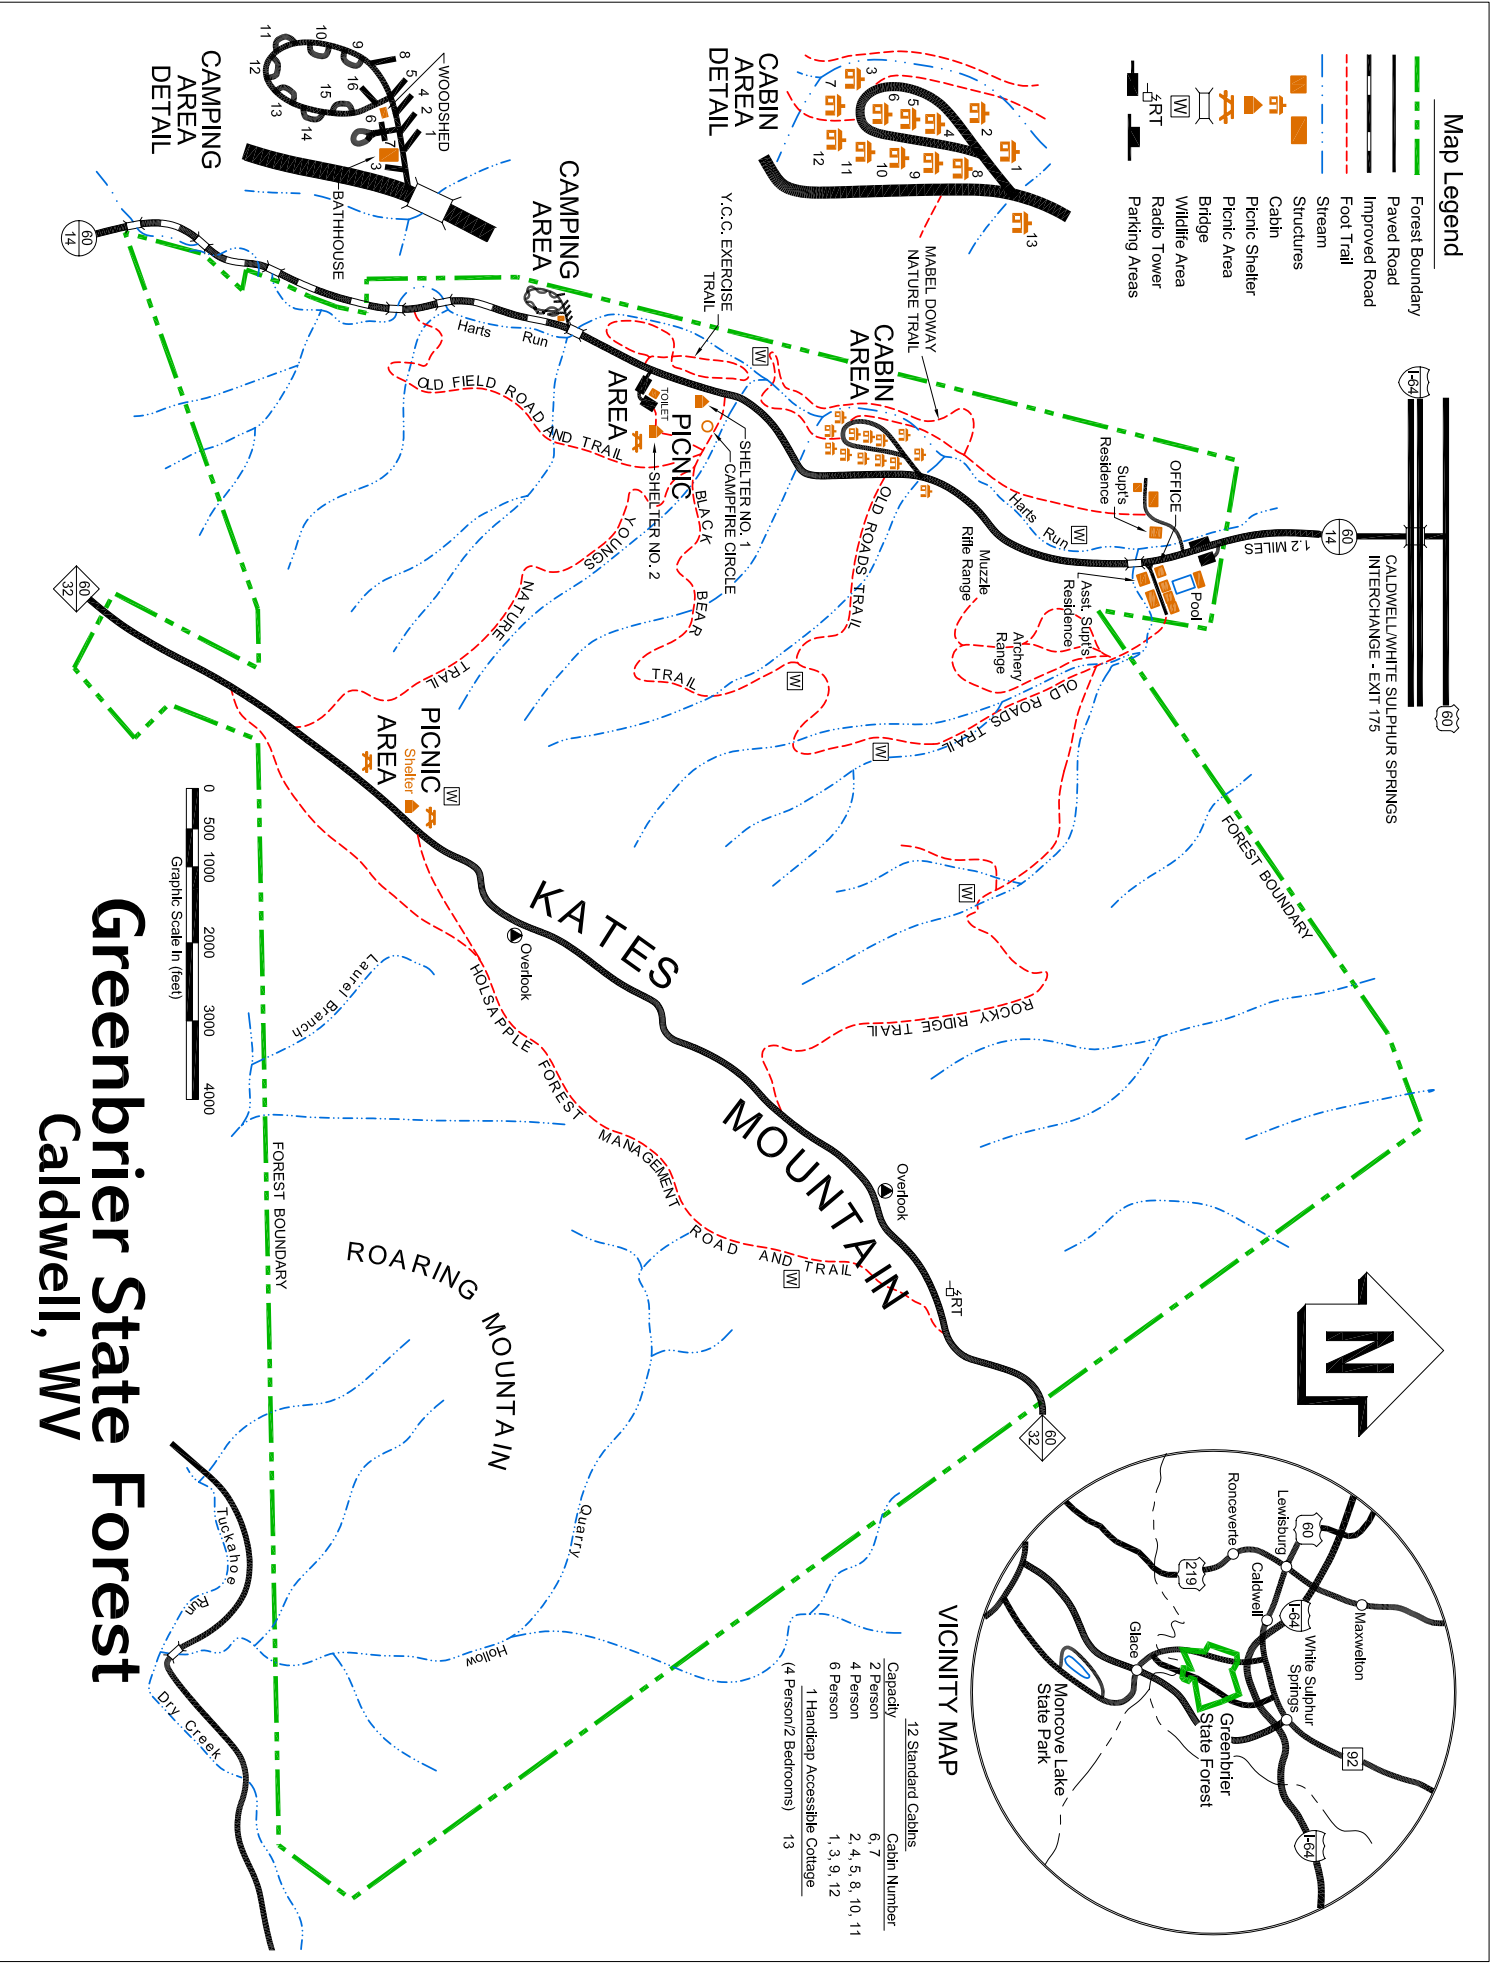

**Map Legend**

- Forest Boundary
- Paved Road
- Improved Road
- Foot Trail
- Stream
- Structures
- Cabin
- Picnic Shelter
- Picnic Area
- Bridge
- Wildlife Area
- Radio Tower
- Parking Areas

**VICINITY MAP**

# Greenbrier State Forest

## Caldwell, WV